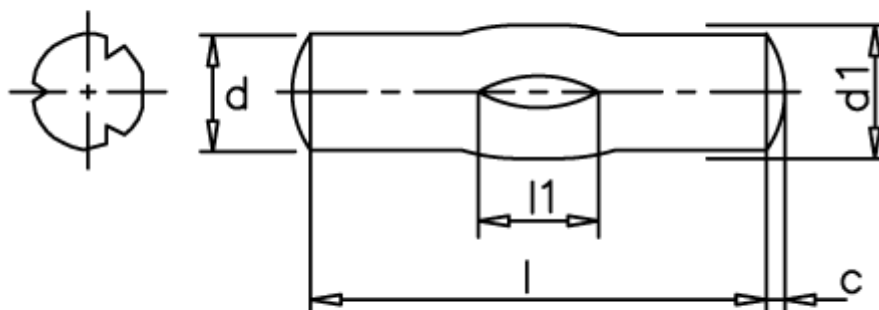

# Data Sheet

Article number: 08082423

Description: KLEE Slotted pin S8 2,5x18  
Steel

## Measures

---

d1 = 2.5  
d2 = 2.60  
Length = 12-18